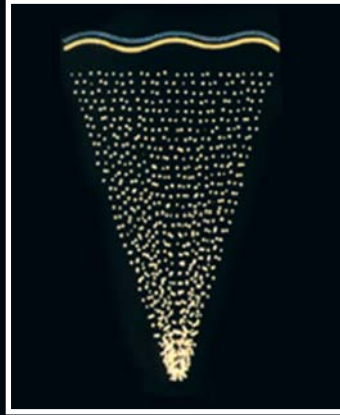

COLUMN MOUNTED DISPLAYS

Column Mounted Rope Light Displays are often the most cost effective way of creating a balanced festive lighting display. LED option.

COLUMN MOUNTED DISPLAYS

Ref	Height	Width	Watts
CM001	1.5m	1.2m	88
CM001A	3.04m	1.4m	155

Ref	Height	Width	Watts
CM007	2.3m	0.9m	295

Ref	Height	Width	Watts
CM008	2.3m	0.9m	295

Ref	Height	Width	Watts
CM009	1.98m	0.71m	238

Ref	Height	Width	Watts
CM028	2.5m	0.9m	336

Ref	Height	Width	Watts
CM029	2.2m	1.2m	480

EXAMPLES OF HOW COLUMN MOTIFS CAN BE USED AS CROSS STREET DISPLAYS TO GREAT EFFECT

Ref	Height	Width	Watts
CM030	1.8m	1.0m	418

Ref	Height	Width	Watts
CM031	2.0m	1.2m	548

Ref **CM032** Height **2.38m** Width **1.1m** Watts **408**